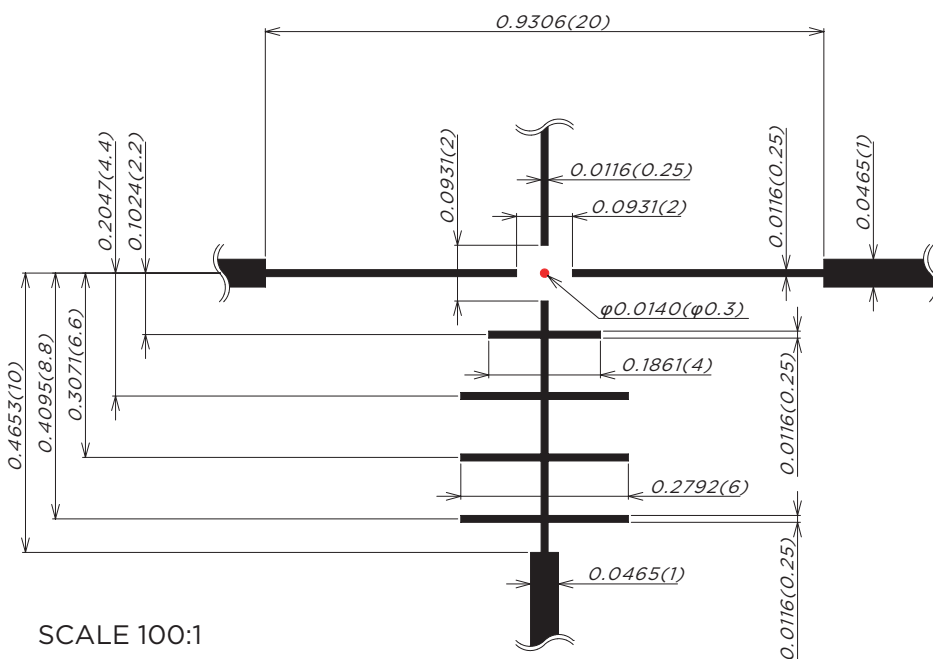

# 5-30x56 BDC

Unit: mm

FOV @5x

FOV @30x

**DISCOVER THE DIFFERENCE**