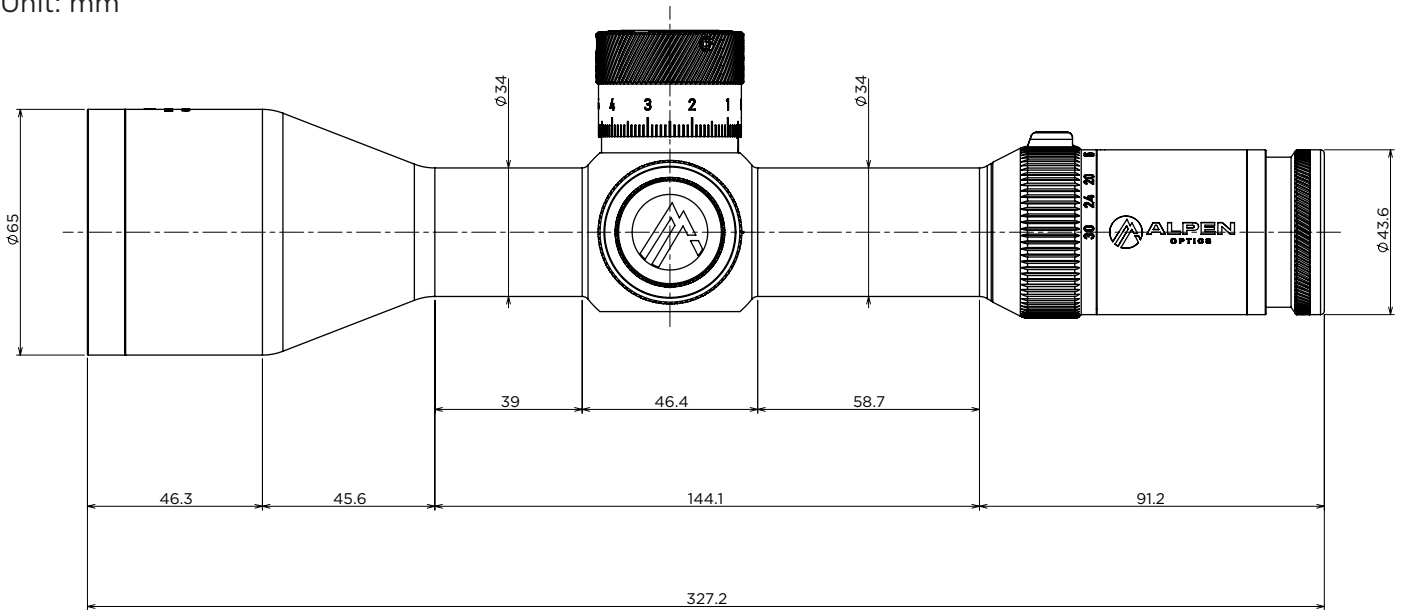

# 5-30x56 BDC

Unit: mm

FOV @5x

FOV @30x

**DISCOVER THE DIFFERENCE**