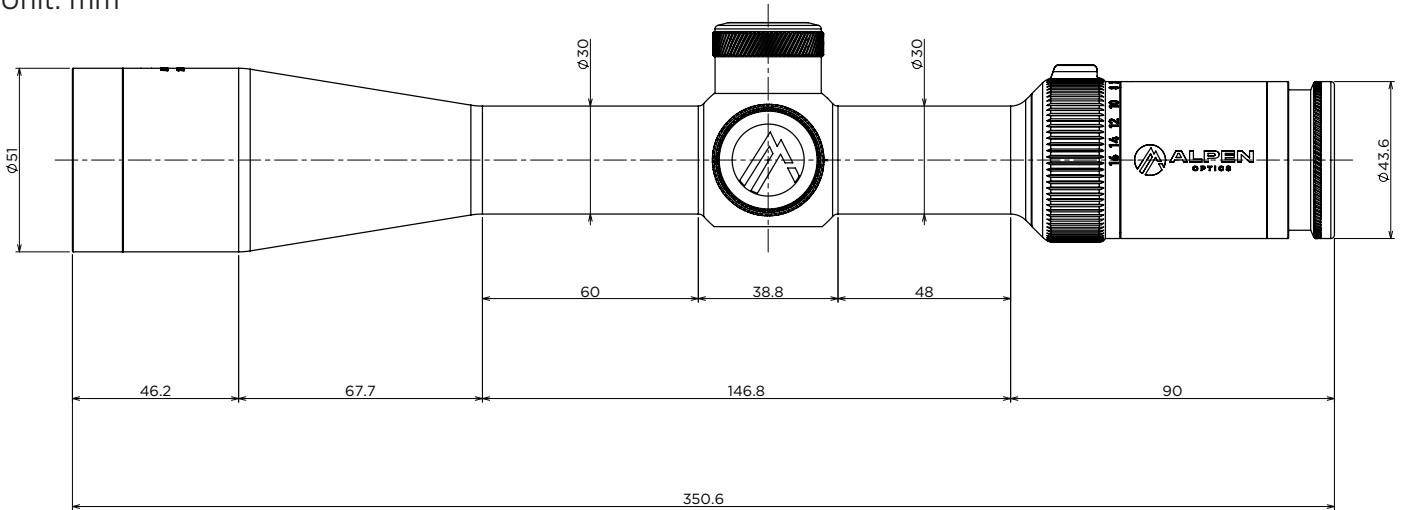

— 2.5–16x42 A4

Unit: mm

FOV

A 20 : 1

DISCOVER THE DIFFERENCE