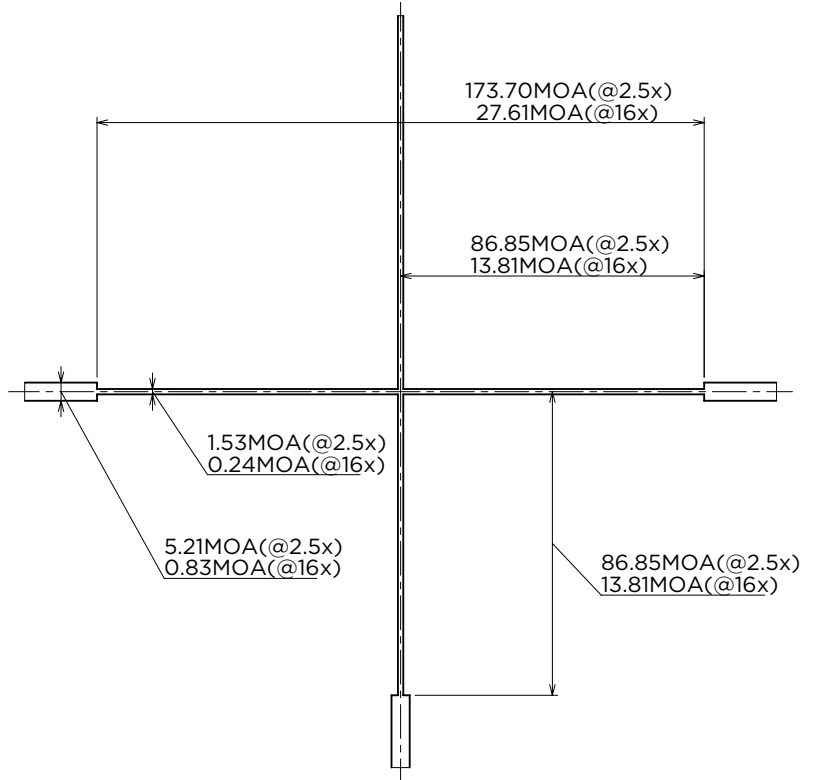

— 2.5–16x42 A4

Unit: mm

FOV

A 20 : 1

DISCOVER THE DIFFERENCE